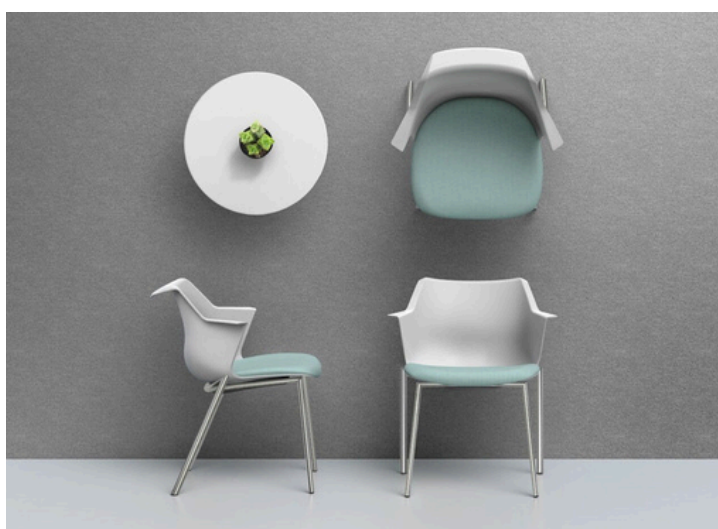

GRAND RAPIDS
CHAIR CO